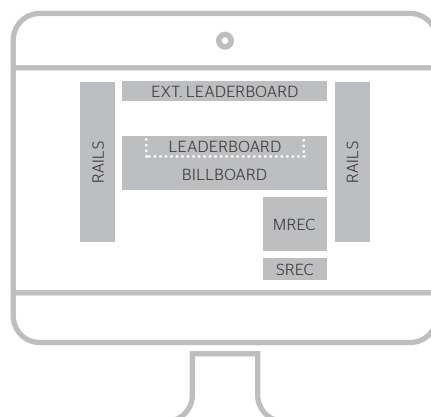

Material Specifications

Size	Width	Height
Background Skin	1920	1200
Rails (x2)	160	750
Pop-up (desktop)	590	490
Pop-up (mobile)	300	250
Billboard	960	250
Extended Leaderboard	960	90
Leaderboard	728	90
MREC	300	250
SREC	300	100
Video	16:9 aspect ratio	

ALL SPECS ARE IN PIXELS