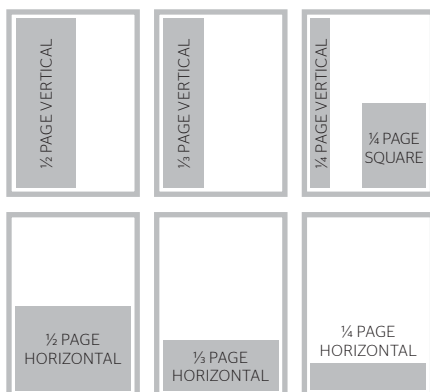

Rate card and material specifications

2017

Magazine Rates

Size	Casual	3*	6*	12*
DPS	\$6150	\$5920	\$5650	\$5430
Full page	\$3320	\$3190	\$3070	\$2920
½ page	\$2250	\$2170	\$2100	\$2000
⅓ page	\$1780	\$1700	\$1630	\$1550
¼ page	\$1340	\$1270	\$1190	\$1150
⅓ page (directory)	\$500	\$450	\$400	
¼ page (directory)	\$250	\$230	\$200	

RATES EXCLUDE 10% GST.
PREFERRED POSITION LOADING: OBC +30%, IFC +20%.

Material Specifications

Size	Width	Height
DPS (trimmed)	440	297
FP (trimmed)	220	297
½ page vertical	94	269
½ page horizontal	194	132
⅓ page vertical	62	269
⅓ page horizontal	194	86
¼ page square	94	132

Website Rates

Section	Size	Monthly
Exclusive positioning	Rails (x2)*	\$2625
	Billboard*	\$2625
	Extended Leaderboard	\$2450
	Leaderboard	\$2240
	MREC	\$2240
Run of site	SREC	\$1220
	Background Skin*	\$2975
	Pop-up	POA
	Video	\$3500
	Leaderboard	\$1680
	MREC	\$1680
	SREC	\$910

* DOES NOT DISPLAY ON MOBILE SITE.
RATES EXCLUDE 10% GST. PLEASE CONTACT THE SALES MANAGER FOR FURTHER DIGITAL OPTIONS.

Material Specifications

Size	Width	Height
Background Skin	1920	1200
Rails (x2)	160	750
Pop-up (desktop)	590	490
Pop-up (mobile)	300	250
Billboard	960	250
Extended Leaderboard	960	90
Leaderboard	728	90
MREC	300	250
SREC	300	100
Video	16:9 aspect ratio	