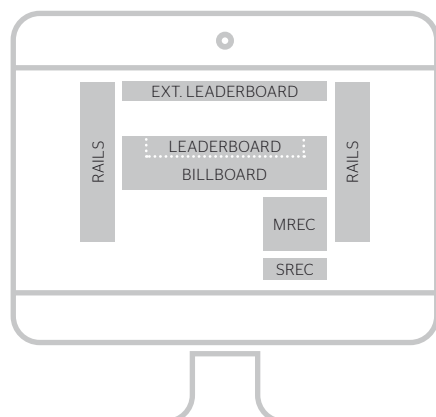

Material Specifications

Size	Width	Height
Background Skin	1920	1200
Rails (x2)	160	750
Pop-up (desktop)	590	490
Pop-up (mobile)	300	250
Billboard	960	250
Extended Leaderboard	960	90
Leaderboard	728	90
MREC	300	250
Video	16:9 aspect ratio	

ALL SPECS ARE IN PIXELS