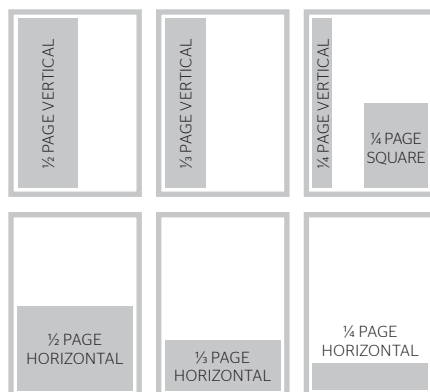

Magazine Rates

Size	Casual	3*	6*
Full page	$2090	$1880	$1810
½ page	$1390	$1300	$1230
⅓ page	$1180	$1100	$1060
¼ page	$780	$720	$680

RATES EXCLUDE 10% GST
PREFERRED POSITION LOADING: OBC +30%, IFC +20%

Material Specifications

Size	Width	Height
DPS (trimmed)	440	297
FP (trimmed)	220	297
½ page vertical	95	277
½ page horizontal	195	135
⅓ page vertical	60	277
⅓ page horizontal	195	85
¼ page horizontal	195	60
¼ page square	94	135

ALL SPECS ARE IN MM
PLEASE INCLUDE 5MM BLEED ON FP AND DPS ADS

Deadlines

Issue	Booking	Material	Publication
Jan/Feb	14 Dec 18	25 Dec 18	7 Feb 19
Mar/Apr	4 Feb 19	13 Feb 19	19 Mar 19
May/June	2 Apr 19	11 Apr 19	15 May 19
Jul/Aug	12 Jun 19	21 Jun 19	24 Jul 19
Sep/Oct	5 Aug 19	14 Aug 19	17 Sep 19
Nov/Dec	4 Oct 19	15 Oct 19	15 Nov 19