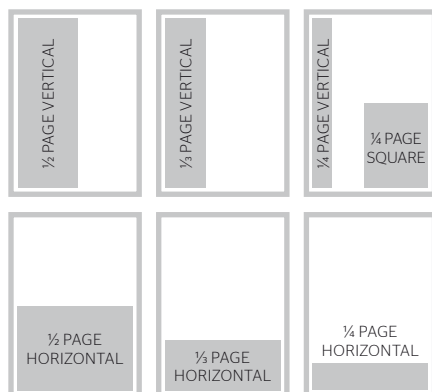

RATES EXCLUDE 10% GST
PREFERRED POSITION LOADING: OBC +30%, IFC +20%
ERPH +15%

Material Specifications

Size	Width	Height
DPS (trimmed)	440	297
FP (trimmed)	220	297
½ page vertical	94	272
½ page horizontal	193	133
¼ page vertical	61	272
¼ page horizontal	193	87
¼ page horizontal	193	64
¼ page square	94	133

Website Rates

Section	Size	Monthly
Exclusive positioning	Rails (x2)*	\$2500
	Billboard*	\$1500
	Extended Leaderboard	\$1100
	Leaderboard	\$1000
	MREC	\$1237
Run of site	Background Skin*	\$3750
	Video	\$2900
	Leaderboard	\$1000
	MREC	\$810

* DOES NOT DISPLAY ON MOBILE SITE
RATES EXCLUDE 10% GST - PLEASE CONTACT THE SALES MANAGER FOR FURTHER DIGITAL OPTIONS

Material Specifications

Size	Width	Height
Background Skin*	1920	1200
Rails (x2)*	160	750
Billboard*	960	250
Extended Leaderboard	960	90
Leaderboard	728	90
MREC	300	250
SREC	300	100
Video	16:9 aspect ratio	