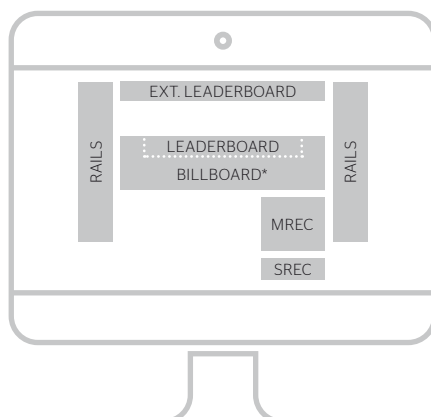

Material Specifications

Size	Width	Height
Background Skin*	1920	1200
Rails (x2)*	160	750
Billboard*	960	250
Extended Leaderboard	960	90
Leaderboard	728	90
MREC	300	250
SREC	300	100
Video	16:9 aspect ratio	

ALL SPECS ARE IN PIXELS