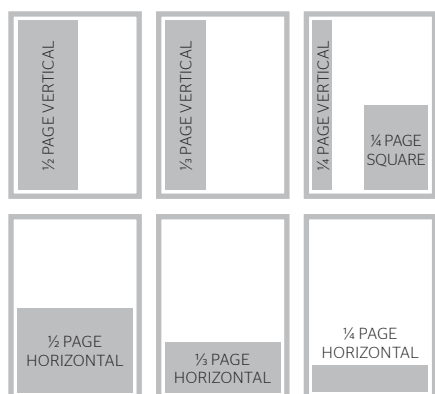

Rate card and material specifications

2018

Magazine Rates

Size	Casual	3*	6*	12*
DPS	$4000	$3750	$3500	$3250
Full page	$2550	$2400	$2250	$2150
½ page	$1650	$1450	$1250	$1190
¼ page	$1000	$900	$850	$800
¼ page (classified)	$445 (casual)			$395 (12*)
½ page (classified)	$285 (casual)			$195 (12*)

RATES EXCLUDE 10% GST
PREFERRED POSITION LOADING: OBC +30%, IFC +20%

Material Specifications

Size	Width	Height
DPS (trimmed)	440	275
FP (trimmed)	220	275
½ page vertical	95	245
½ page horizontal	195	121
¼ page horizontal	195	58
¼ page square	94	121
¼ page (classified)	90	115
½ page (classified)	90	50

ALL SPECS ARE IN MM
PLEASE INCLUDE 5MM BLEED ON FP AND DPS ADS

Deadlines

Issue	Booking	Material	Publication
Jan	8 Nov	15 Nov	18 Dec
Feb	4 Dec	11 Dec	23 Jan
Mar	9 Jan	16 Jan	19 Feb
Apr	7 Feb	14 Feb	20 Mar
May	8 Mar	15 Mar	20 Apr
Jun	5 Apr	12 Apr	18 May
Jul	4 May	11 May	14 Jun
Aug	4 Jun	12 Jun	13 Jul
Sep	4 Jul	11 Jul	14 Aug
Oct	6 Aug	13 Aug	14 Sep
Nov	5 Sep	12 Sep	17 Oct
Dec	4 Oct	11 Oct	15 Nov