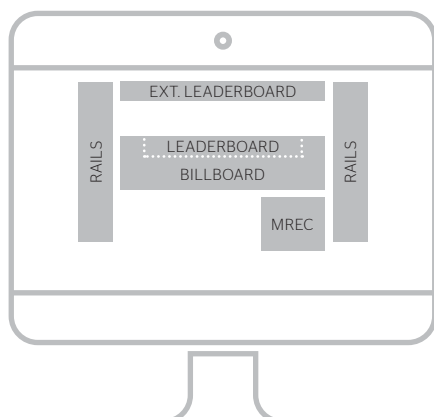

Material Specifications

Size	Width	Height
Background Skin	1920	1200
Rails (x2)	160	750
Pop-up (desktop)	590	490
Pop-up (mobile)	300	250
Billboard	960	250
Extended Leaderboard	960	90
Leaderboard	728	90
MREC	300	250
Video	16:9 aspect ratio	

ALL SPECS ARE IN PIXELS