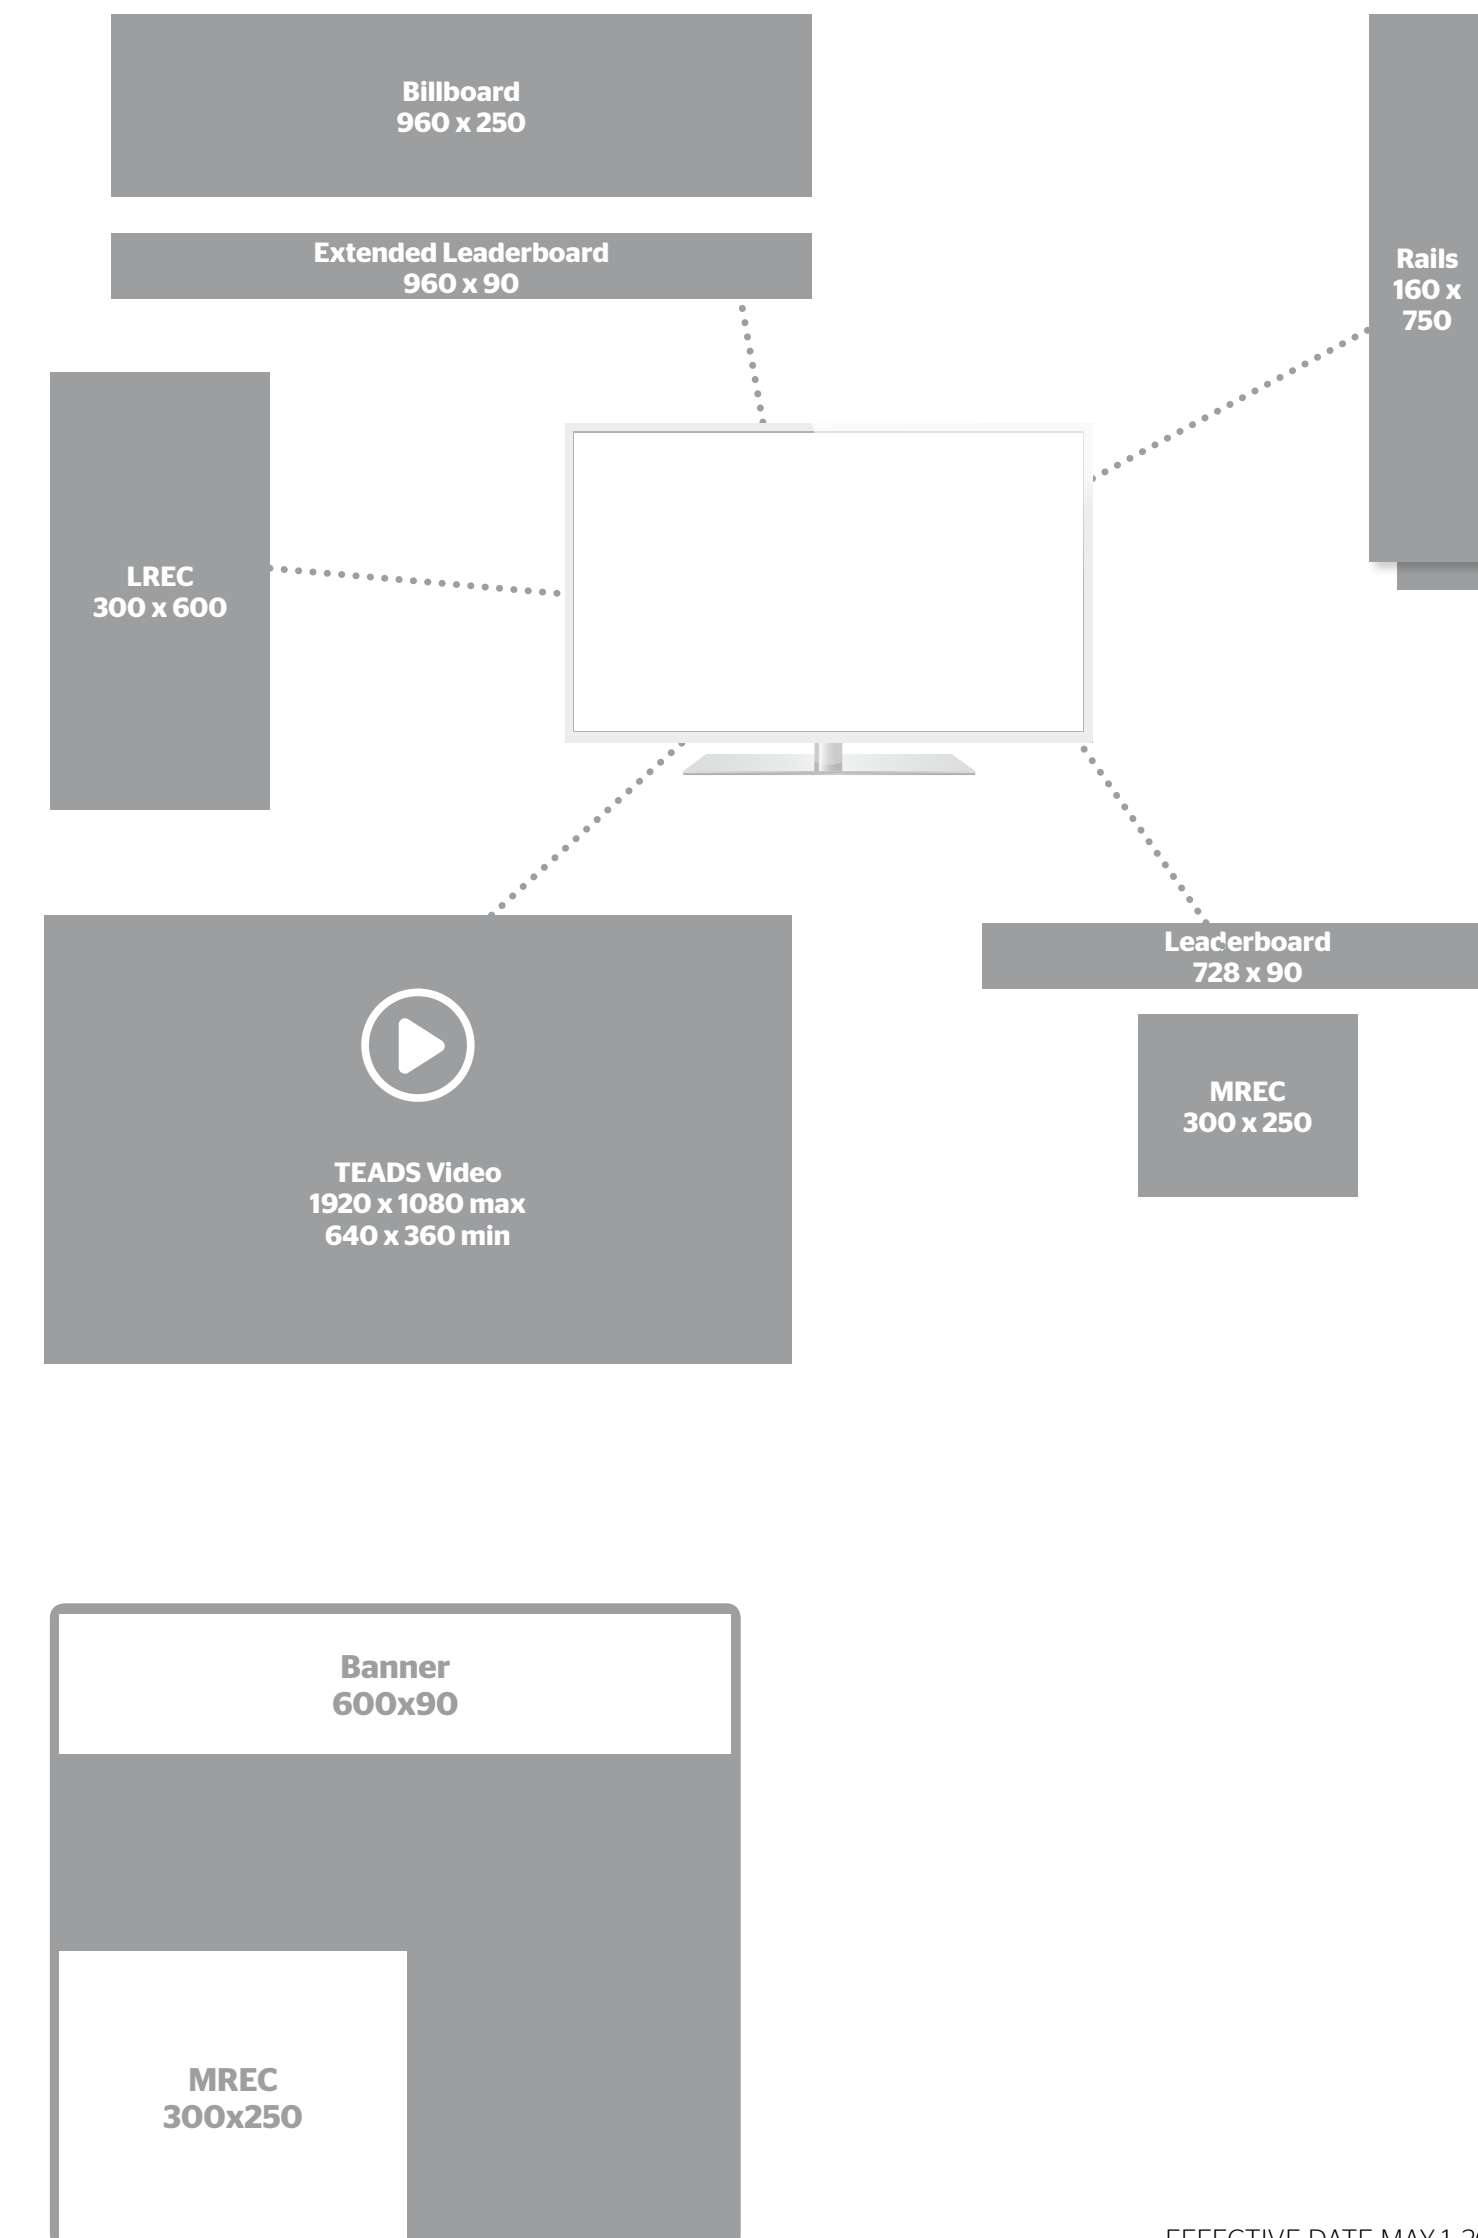

EFFECTIVE DATE MAY 1, 2021