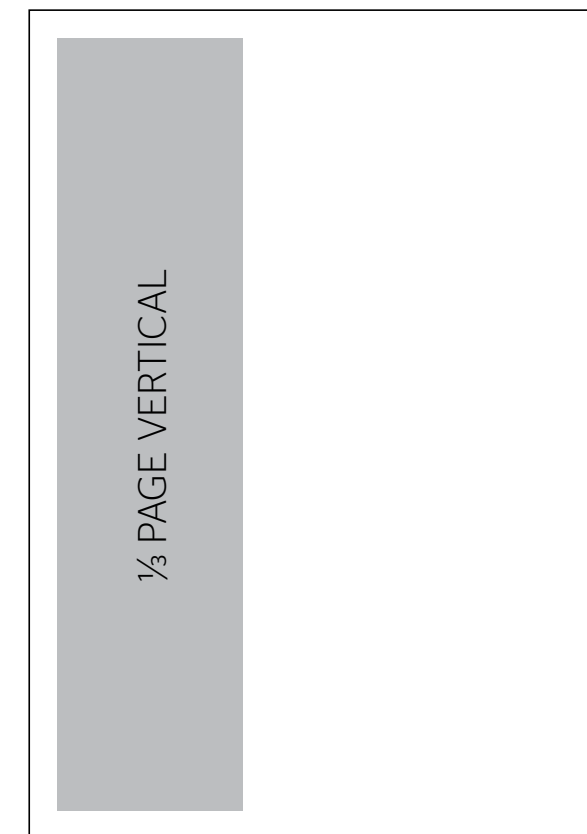

Magazine Specifications

Size	Width	Height
Double page spread (trimmed)	420	297
Full page (trimmed)	210	297
Double ½ page spread (trimmed)	420	145
½ page vertical	120	275
½ page horizontal	185	135
⅓ page vertical	57	275
⅓ page horizontal	185	75

ALL SPECS ARE IN MM.
PLEASE INCLUDE 5MM BLEED ON FP, DPS AND DHPS ADS.

Website Specifications

Size	Width	Height
Rails (x2)	160	750
Billboard	960	250
Extended Leaderboard	960	90
MREC	300	250
LREC	300	600
TEADS Video	1920 (max) / 640 (min)	1080 (max) / 360 (min)

ALL SPECS ARE IN PIXELS

eNewsletter Specifications

Size	Width	Height
MREC	300	250
Banner	600	90

ALL SPECS ARE IN PIXELS.

Contact

Michael Flanagan, National Sales Manager

P: 02 9213 8289 M: 0403 238 440 michaelflanagan@yaffa.com.au

Kylie Leonard, Associate Publisher

M: 0404 844 851 kylieleonard@yaffa.com.au

Content Marketing

Custom content/advertorial options are available for all print and digital platforms. Card rates apply with a 30% production fee loading if Yaffa creates the content.