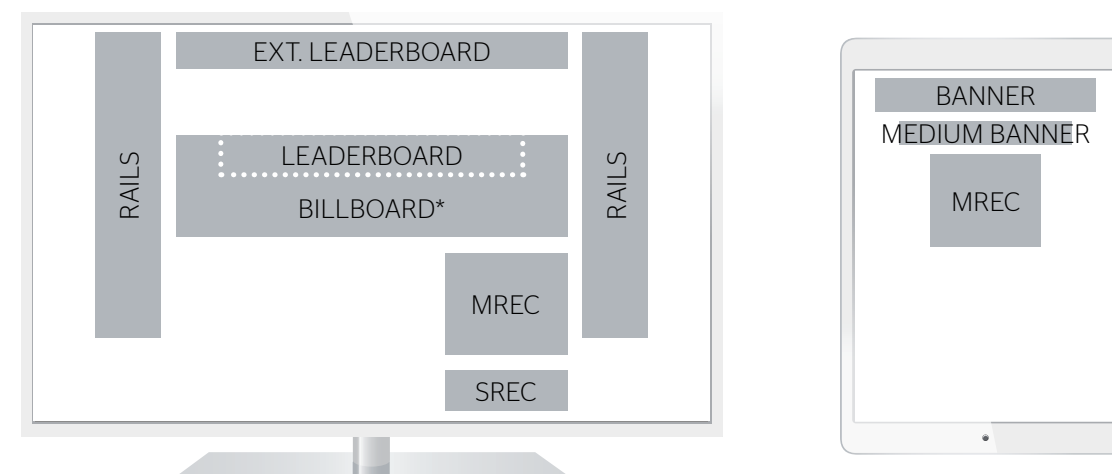

## Website Rates

Section	Size	Monthly
Exclusive positioning	Rails (x2)*	\$1595
	Billboard*	\$1595
	Extended Leaderboard	\$2240
	Leaderboard	\$2000
	MREC	\$1800
Run of site	Background Skin*	\$1950
	Video	\$800 weekly
	Leaderboard	\$1280
	MREC	\$1080

## Material Specifications

Size	Width	Height
Background Skin*	1920	1200
Rails (x2)*	160	750
Billboard*	960	250
Extended Leaderboard	960	90
Leaderboard	728	90
MREC	300	250
Video	16:9 aspect ratio	

ALL SPECS ARE IN PIXELS