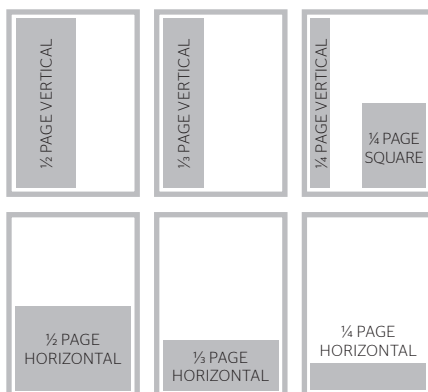

RATES EXCLUDE 10% GST
PREFERRED POSITION LOADING: OBC +30%, IFC +20%

Material Specifications

Size	Width	Height
DPS (trimmed)	420	297
FP (trimmed)	210	297
½ page vertical	88	271
½ page horizontal	180	133
⅓ page vertical	60	271
⅓ page horizontal	180	88
¼ page horizontal	180	65
¼ page vertical	88	133
⅙ page horizontal	124	65
⅙ page vertical	60	134
½ page (directory)	60	65

Website Rates

Section	Size	Weekly	Monthly
Exclusive positioning	Rails (x2)*	\$1100	N/A
	Billboard*	\$950	N/A
	Extended Leaderboard	N/A	\$1400
	Leaderboard	N/A	\$990
	MREC	N/A	\$720
	SREC	N/A	\$350
Run of site	Background Skin*	\$1100	N/A
	Video	\$1350	N/A
	Leaderboard	N/A	\$695
	MREC	N/A	\$500
	SREC	N/A	\$250

* DOES NOT DISPLAY ON MOBILE SITE
RATES EXCLUDE 10% GST - PLEASE CONTACT THE SALES MANAGER FOR FURTHER DIGITAL OPTIONS

Material Specifications

Size	Width	Height
Background Skin*	1920	1200
Rails (x2)*	160	750
Billboard*	960	250
Extended Leaderboard	960	90
Leaderboard	728	90
MREC	300	250
SREC	300	100
Video	16:9 aspect ratio	