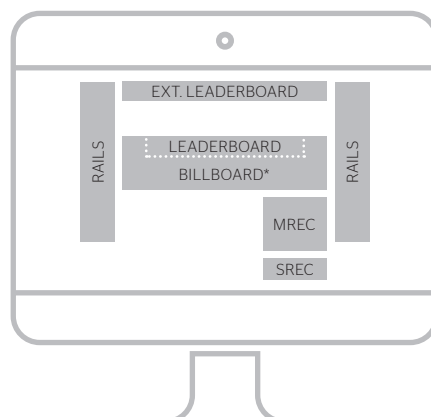

Material Specifications

Size	Width	Height
Background Skin*	1920	1200
Rails (x2)*	160	750
Billboard*	960	250
Extended Leaderboard	960	90
Leaderboard	728	90
MREC	300	250
SREC	300	100
Video	16:9 aspect ratio	

ALL SPECS ARE IN PIXELS