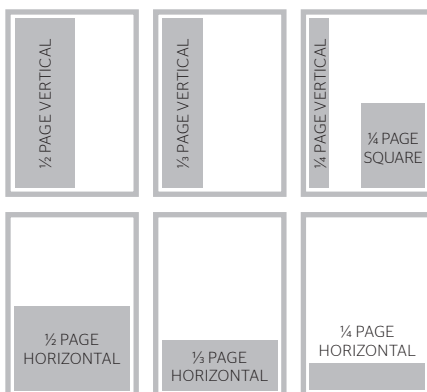

Magazine Rates

Size	Casual	3x	6x
DPS	\$5080	\$4690	\$4280
Full page	\$2830	\$2570	\$2390
½ page	\$1550	\$1430	\$1320
⅓ page	\$1080	\$1000	\$920
¼ page	\$860	\$780	\$580

RATES EXCLUDE 10% GST
PREFERRED POSITION LOADING: OBC +30%, IFC +20%

Material Specifications

Size	Width	Height
DPS (trimmed)	440	297
FP (trimmed)	220	297
½ page vertical	94	272
½ page horizontal	193	133
⅓ page vertical	61	272
⅓ page horizontal	193	87
¼ page horizontal	193	64
¼ page square	94	133
⅕ page (directory)	60	124

Website Rates

Section	Size	Weekly	Monthly
	Rails (x2)*	\$950	N/A
	Billboard*	\$950	N/A
Exclusive positioning	Extended Leaderboard	N/A	\$1400
	Leaderboard	N/A	\$990
	MREC	N/A	\$720
Run of site	Background Skin*	\$1100	N/A
	Video	\$1350	N/A
	Leaderboard	\$695	N/A
	MREC	\$500	N/A

* DOES NOT DISPLAY ON MOBILE SITE
RATES EXCLUDE 10% GST - PLEASE CONTACT THE SALES MANAGER FOR FURTHER DIGITAL OPTIONS

Material Specifications

Size	Width	Height
Background Skin*	1920	1200
Rails (x2)*	160	750
Billboard*	960	250
Extended Leaderboard	960	90
Leaderboard	728	90
MREC	300	250
Video	16:9 aspect ratio	