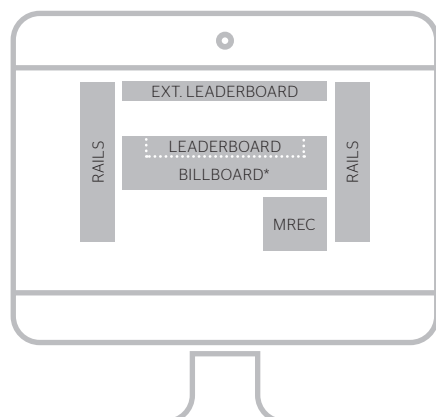

Material Specifications

Size	Width	Height
Background Skin*	1920	1200
Rails (x2)*	160	750
Billboard*	960	250
Extended Leaderboard	960	90
Leaderboard	728	90
MREC	300	250
Video	16:9 aspect ratio	

ALL SPECS ARE IN PIXELS