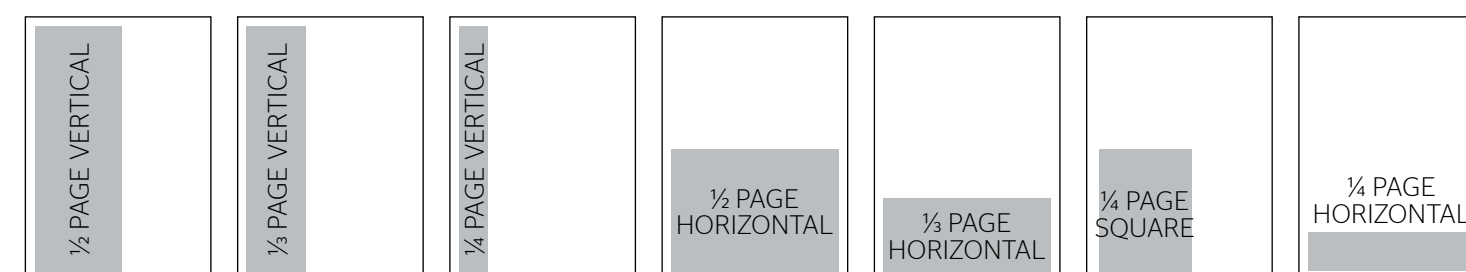

MAGAZINE RATES

Size	Casual	3x	6x
DPS	$4,401	$3,414	$2,859
Full page	$2,587	$2,010	$1,681
½ page	$1,681	$1,305	$1,092
⅓ page	$1,427	$1,104	$924
¼ page	$1,138	$884	$739

RATES EXCLUDE 10% GST. PREFERRED POSITION LOADING: OBC +30%, IFC +20%, ERPH +15%

MATERIAL SPECIFICATIONS

Size	Width	Height
DPS (trimmed)	440	297
FP (trimmed)	220	297
½ page vertical	94	272
½ page horizontal	193	133
⅓ page vertical	61	272
⅓ page horizontal	193	87
¼ page horizontal	193	64
¼ page square	94	133

ALL SPECS ARE IN MM. PLEASE INCLUDE 5MM BLEED ON FP AND DPS ADS

DEADLINES

Issue	Booking	Material	Publication
Jan/Feb	3 November 2023	10 November 2023	14 December 2023
Mar/Apr	15 January 2024	22 January 2024	23 February 2024
May/June	11 March 2024	18 March 2024	26 April 2024
Jul/Aug	10 May 2024	17 May 2024	18 June 2024
Sept/Oct	12 July 2024	19 July 2024	22 August 2024
Nov/Dec	9 September 2024	16 September 2024	20 October 2024