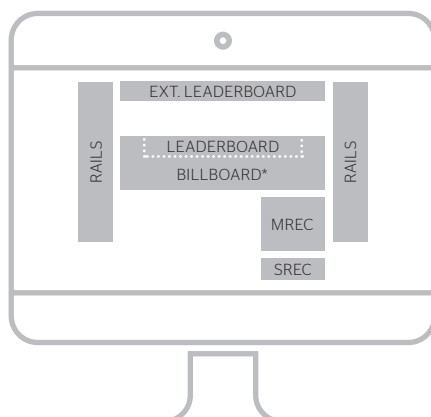

Material Specifications

Size	Width	Height
Background Skin*	1920	1200
Rails (x2)*	160	750
Billboard*	960	250
Extended Leaderboard	960	90
Leaderboard	728	90
MREC	300	250
SREC	300	100
Video	16:9 aspect ratio	

ALL SPECS ARE IN PIXELS