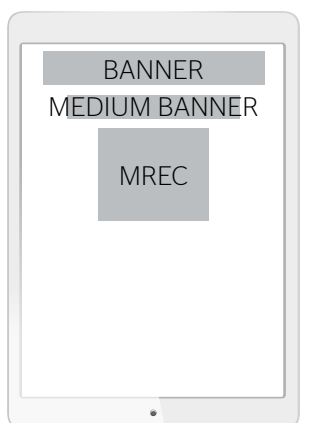

DEADLINES

Website and eNewsletter online material deadline is five days prior to publishing. eDM broadcast material deadline is 10 days prior to publishing.