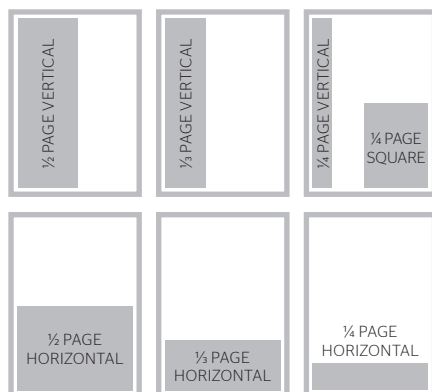

Rate card and material specifications

2019

Magazine Rates

Size	Casual	3x	6x
DPS	$4,191	$3,251	$2,723
Full page	$2,464	$1,914	$1,601
½ page	$1,601	$1,243	$1,040
¼ page	$1,359	$1,051	$880
¼ page	$1,084	$842	$704

RATES EXCLUDE 10% GST
PREFERRED POSITION LOADING: OBC +30%, IFC +20%
ERPH +15%

Material Specifications

Size	Width	Height
DPS (trimmed)	440	297
FP (trimmed)	220	297
½ page vertical	94	272
½ page horizontal	193	133
¼ page vertical	61	272
¼ page horizontal	193	87
¼ page horizontal	193	64
¼ page square	94	133

ALL SPECS ARE IN MM
PLEASE INCLUDE 5MM BLEED ON FP AND DPS ADS

Deadlines

Issue	Booking	Material	Publication
Jan/Feb	09 Nov 18	20 Nov 18	18 Dec 18
Mar/Apr	21 Jan 19	30 Jan 19	26 Feb 19
May/Jun	15 Mar 19	26 Mar 19	25 Apr 19
Jul/Aug	17 May 19	28 May 19	25 Jun 19
Sep/Oct	19 Jul 19	30 Jul 19	27 Aug 19
Nov/Dec	20 Sep 19	01 Oct 19	29 Oct 19