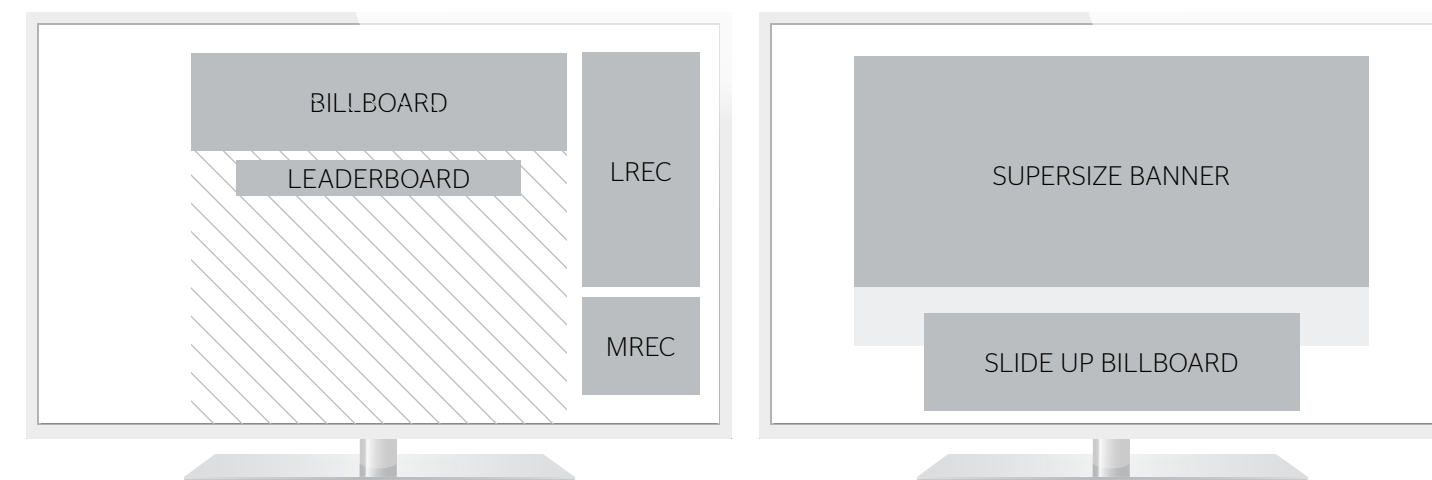

MATERIAL SPECIFICATIONS

Size	Width	Height
Super Size banner	1920	1080
Billboard	1920	500
Leaderboard	1456	180
MREC	600	500
LREC	600	1200
Slide-up Billboard Banner	1920	500
TEAD Video	maximum 4MB / .mp4	

ALL SPECS ARE IN PIXELS