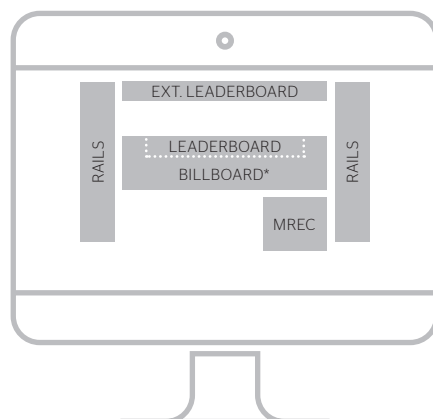

## Website Rates

Section	Size	Weekly	Monthly
Exclusive positioning	Rails (x2)*	\$1100	N/A
	Billboard*	\$950	N/A
	Extended Leaderboard	N/A	\$1400
	Leaderboard	N/A	\$990
Run of site	MREC	N/A	\$720
	Background Skin*	\$1100	N/A
	Video	\$1350	N/A
	Leaderboard	N/A	\$850
	MREC	N/A	\$750

## Material Specifications

Size	Width	Height
Background Skin*	1920	1200
Rails (x2)*	160	750
Billboard*	960	250
Extended Leaderboard	960	90
Leaderboard	728	90
MREC	300	250
Video	16:9 aspect ratio	

ALL SPECS ARE IN PIXELS