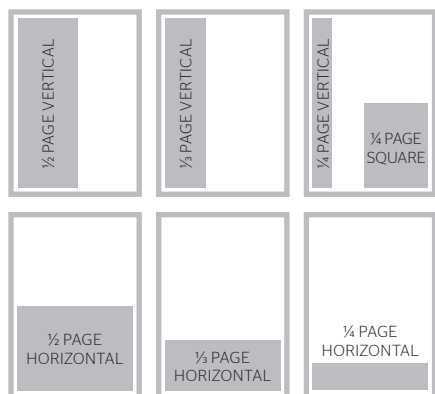

Rate card and material specifications

2019

Magazine Rates

Size	Casual	3*	6*	12*
DPS	$4000	$3750	$3500	$3250
Full page	$2550	$2400	$2250	$2150
½ page	$1650	$1450	$1250	$1190
¼ page	$1000	$900	$850	$800
¼ page (classified)	$445 (casual)			$395 (12*)
½ page (classified)	$285 (casual)			$195 (12*)

RATES EXCLUDE 10% GST
PREFERRED POSITION LOADING: OBC +30%, IFC +20%

Material Specifications

Size	Width	Height
DPS (trimmed)	440	275
FP (trimmed)	220	275
½ page vertical	95	245
½ page horizontal	195	121
¼ page horizontal	195	58
¼ page square	94	121
¼ page (classified)	90	115
½ page (classified)	90	50

ALL SPECS ARE IN MM
PLEASE INCLUDE 5MM BLEED ON FP AND DPS ADS

Deadlines

Issue	Booking	Material	Publication
Jan	07 Nov 18	16 Nov 18	19 Dec 18
Feb	03 Dec 18	12 Dec 18	28 Jan 19
Mar	09 Jan 18	18 Jan 18	20 Feb 18
Apr	06 Feb 19	15 Feb 19	21 Mar 19
May	07 Mar 19	18 Mar 19	23 Apr 19
Jun	04 Apr 19	15 Apr 19	21 May 19
Jul	10 May 19	21 May 19	24 Jun 19
Aug	10 Jun 19	19 Jun 19	23 Jul 19
Sep	10 Jul 19	19 Jul 19	22 Aug 19
Oct	12 Aug 19	21 Aug 19	24 Sep 19
Nov	04 Sep 19	13 Sep 19	18 Oct 19
Dec	10 Oct 19	21 Oct 19	25 Nov 19