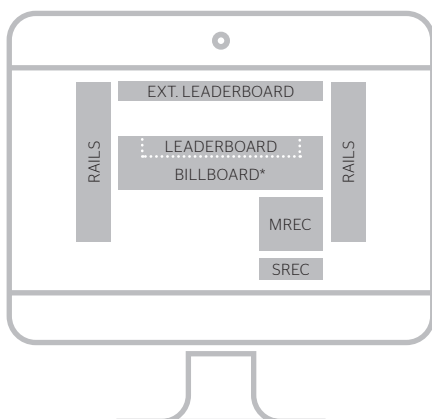

Material Specifications

Size	Width	Height
Background Skin*	1920	1200
Rails (x2)*	160	750
Billboard*	960	250
Extended Leaderboard	960	90
Leaderboard	728	90
MREC	300	250
SREC	300	100
Video	16:9 aspect ratio	

ALL SPECS ARE IN PIXELS