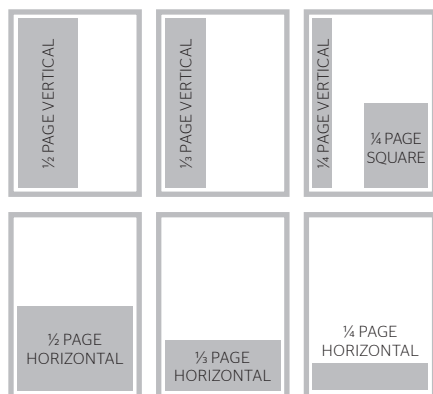

RATES EXCLUDE 10% GST
PREFERRED POSITION LOADING: OBC +30%, IFC +20%

Material Specifications

Size	Width	Height
DPS (trimmed)	440	275
FP (trimmed)	220	275
½ page vertical	95	245
½ page horizontal	195	121
⅓ page vertical	62	245
⅓ page horizontal	195	80
¼ page horizontal	195	58
¼ page square	94	121

Website Rates

Section	Size	Monthly
Exclusive positioning	Rails (x2)*	\$1800
	Billboard*	\$1200
	Extended Leaderboard	\$1100
	Leaderboard	\$900
	MREC	\$700
	SREC	\$250
Run of site	Background Skin*	\$2490
	Video	\$1590
	Leaderboard	\$600
	MREC	\$400
	SREC	\$250

* DOES NOT DISPLAY ON MOBILE SITE
RATES EXCLUDE 10% GST - PLEASE CONTACT THE SALES MANAGER FOR FURTHER DIGITAL OPTIONS

Material Specifications

Size	Width	Height
Background Skin*	1920	1200
Rails (x2)*	160	750
Billboard*	960	250
Extended Leaderboard	960	90
Leaderboard	728	90
MREC	300	250
SREC	300	100
Video	16:9 aspect ratio	