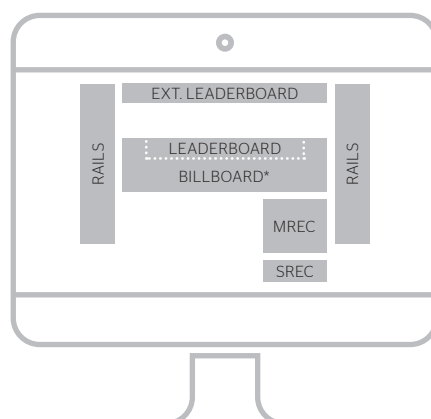

Material Specifications

Size	Width	Height
Background Skin*	1920	1200
Rails (x2)*	160	750
Billboard*	960	250
Extended Leaderboard	960	90
Leaderboard	728	90
MREC	300	250
SREC	300	100
Video	16:9 aspect ratio	

ALL SPECS ARE IN PIXELS